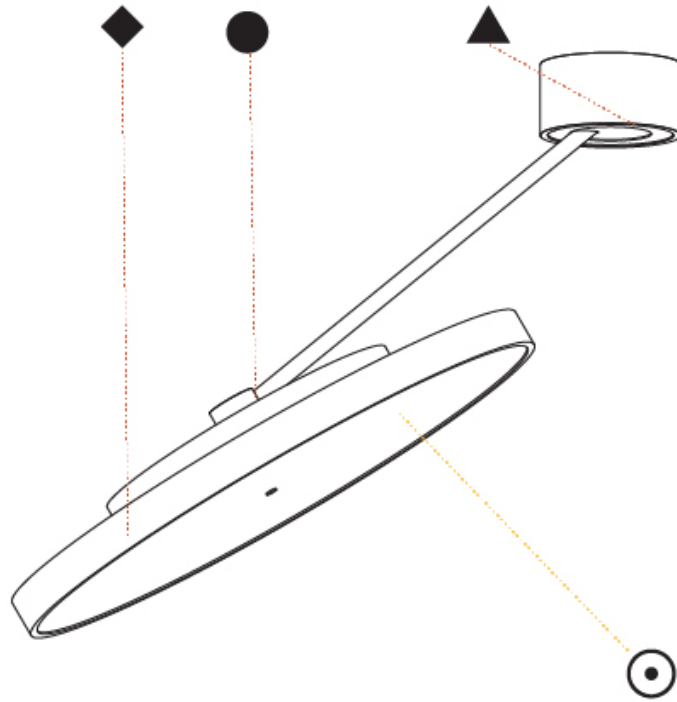

RATINGS AND CERTIFICATIONS

Certified By: Certified for North American Standards
 IP rating: IP20

SIGN DIVA DANCER SUSPENSION

A300041-

PROJECT
TYPE
SPECIFIER
QUANTITY
DATE

A

SIGN DIVA DANCER KORONA SUSPENSION

GENERAL

Series: Sign Diva Dancer
 Subseries: Sign Diva Dancer Korona
 Brand: Prolicht
 Division: Architectural
 Mounting Type: Suspension
 Mounting Location: Ceiling
 Subcategory: Pendant

PHYSICAL

Shape: Round
 Diameter (mm): 570
 Diameter (in): 22 ⁷/₁₆
 Height (mm): 870
 Depth (mm): 86
 Height (in): 34 ¹/₄
 Depth (in): 3 ³/₈
 Light Distribution: Adjustable / Direct
 Weight (kg): 5
 Weight (lbs): 11.023
 Diffuser: PMMA - Opal / Micro-Prism / Sparkling Secret / Vintage Industrial
 Fixture Finish: SSR / BKV / CWI / CRY / HAB / UFT / ITA / RUA / FTG / MYG / LOD / PUS / FRO / FUP / KIA / POP / BLS / SPG / MEY / GOH / GUM / CHC / COM / ABZ / JAG / OBR / MOS / ROR
 Fixture Material: Extruded Aluminum / Steel